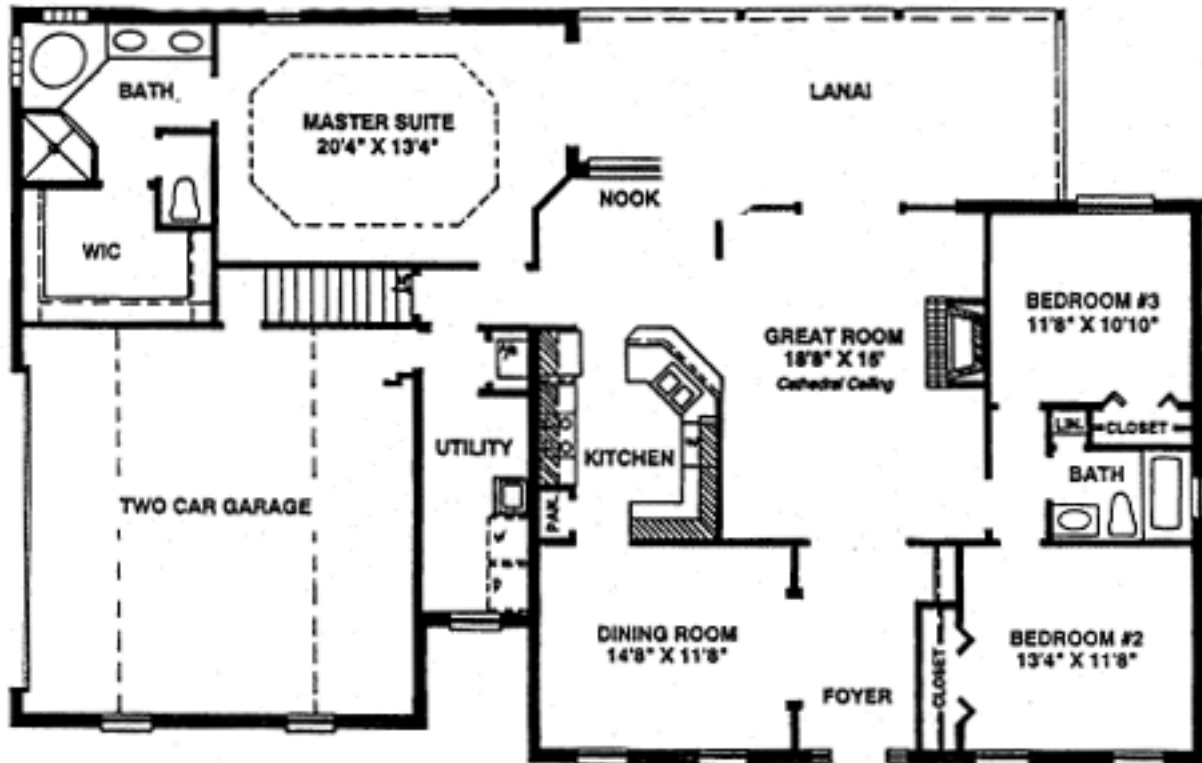

THE HOMESTEAD

Living Area	1,930
Bonus Room	272
Garage	533
Lanai	284
Entry	144
Total Under Roof	3,163

*H*ICKMAN HOMES

"HOMES OF DISTINCTION"

(863) 646-1166

WWW.HICKMANHOMES.NET

"Go Green" This document printed on recycled paper.